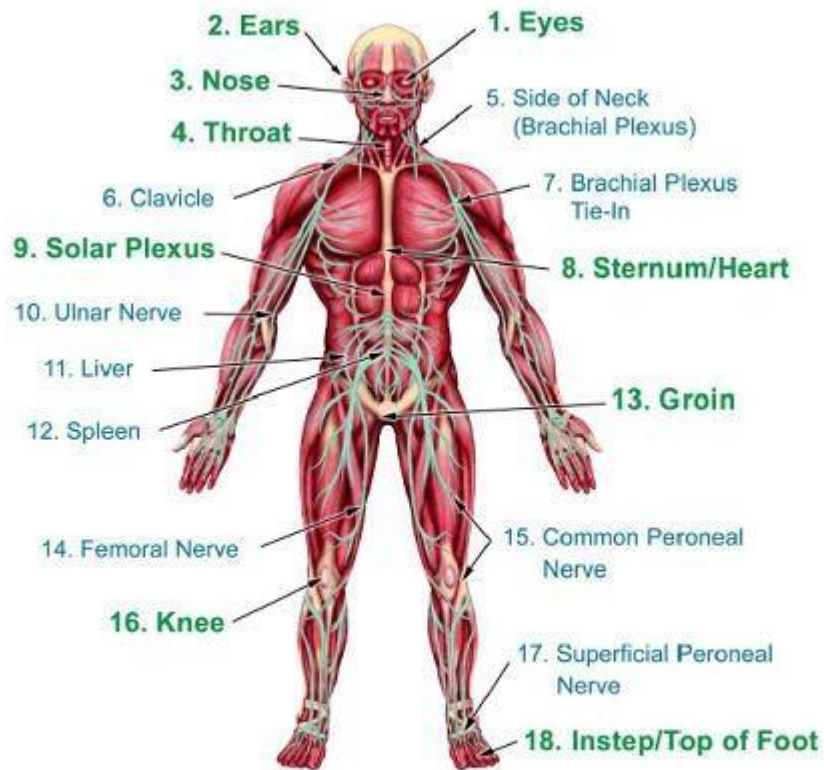

Basic Vital Points of the Human Body - Front

- Green = Simplest
- Blue = More Advanced